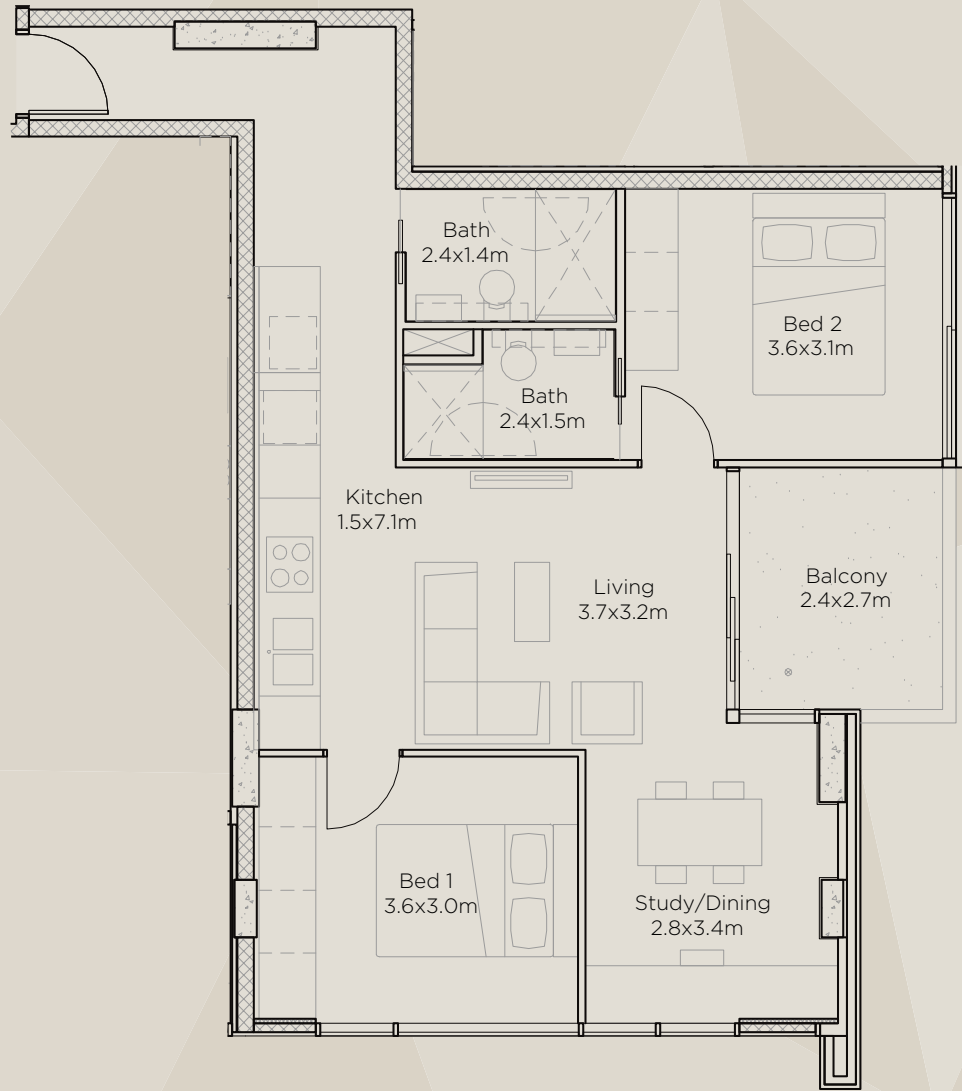

Apartment Type 2+1 2 Bedroom + Study

Apt 08-13

Internal	69m ²
Balcony	8m ²
Total	77m ²

- 2 Bedrooms
- 2 Bathrooms
- 1 Study

Apartment Type 2+1 2 Bedroom Apartment

Level 3-6, Apt 305-605

Internal	75m ²
Balcony	15m ²
Total	90m ²

- 2 Bedrooms
- 2 Bathrooms
- 1 Study

Apartment Type 2+1 2 Bedroom + Study

Apt 06

Internal	74m ²
Balcony	7m ²
Total	81m ²

- 2 Bedrooms
- 2 Bathrooms
- 1 Study

Apartment Type 2+1 2 Bedroom + Study

Apt 07

Internal	74m ²
Balcony	7m ²
Total	81m ²

- 2 Bedrooms
- 2 Bathrooms
- 1 Study