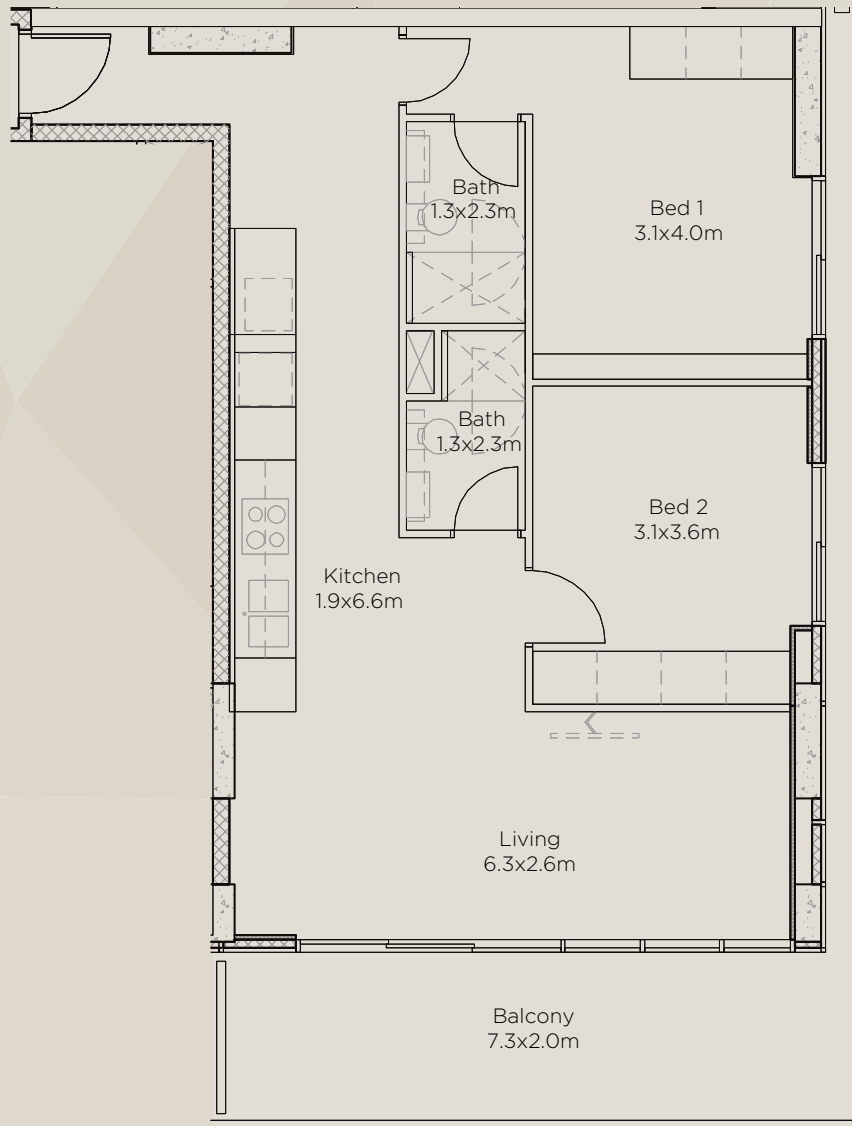

Apartment Type 2+1 2 Bedroom + Study

Apt 08-13

Internal	69m ²
Balcony	8m ²
Total	77m ²

- 2 Bedrooms
- 2 Bathrooms
- 1 Study

Apartment Type 2+1 2 Bedroom Apartment

Level 3-6, Apt 305-605

Internal	75m ²
Balcony	15m ²
Total	90m ²

- 2 Bedrooms
- 2 Bathrooms
- 1 Study

Apartment Type 2+1 2 Bedroom + Study

Apt 06

Internal	74m ²
Balcony	7m ²
Total	81m ²

- 2 Bedrooms
- 2 Bathrooms
- 1 Study

Apartment Type 2+1 2 Bedroom + Study

Apt 07

Internal	74m ²
Balcony	7m ²
Total	81m ²

- 2 Bedrooms
- 2 Bathrooms
- 1 Study