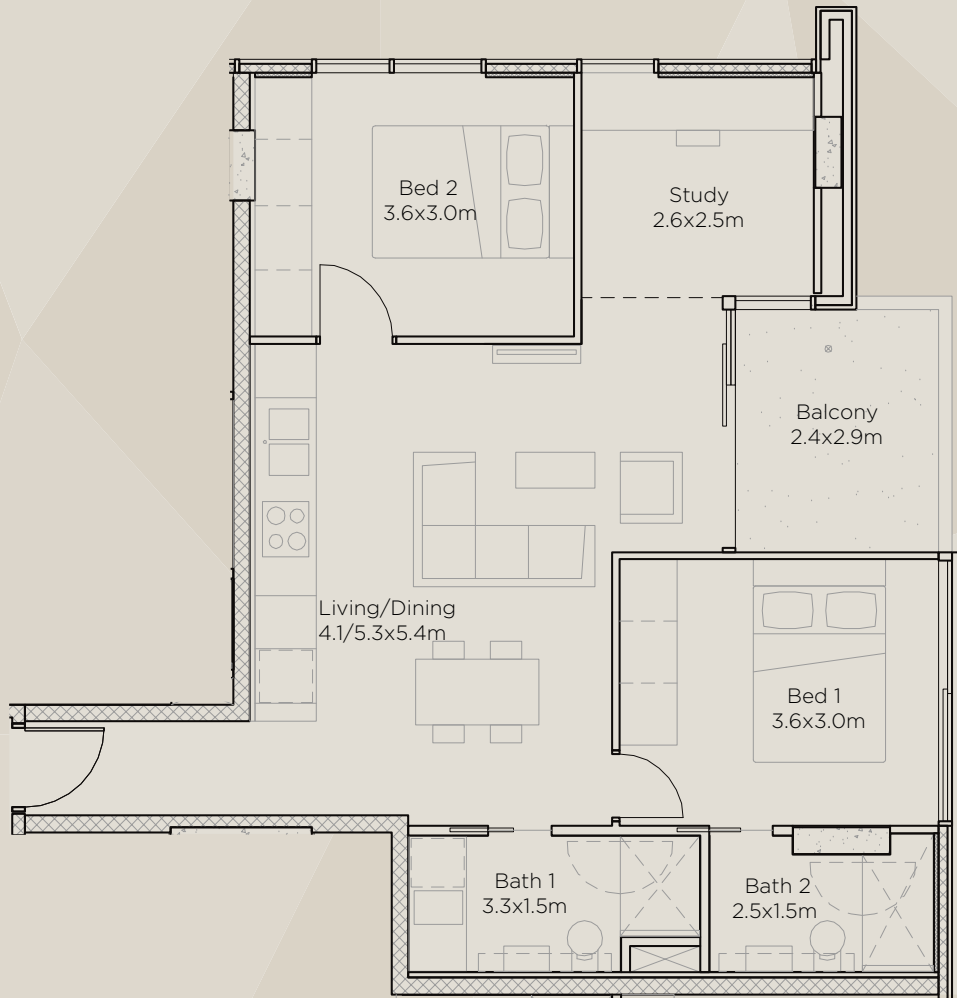

Apartment Type 2+1 2 Bedroom + Study

Apt 08-13

Internal	69m ²
Balcony	8m ²
Total	77m ²

- 2 Bedrooms
- 2 Bathrooms
- 1 Study

Apartment Type 2+1 2 Bedroom Apartment

Level 3-6, Apt 305-605

Internal	75m ²
Balcony	15m ²
Total	90m ²

- 2 Bedrooms
- 2 Bathrooms
- 1 Study

Apartment Type 2+1 2 Bedroom + Study

Apt 06

Internal	74m ²
Balcony	7m ²
Total	81m ²

- 2 Bedrooms
- 2 Bathrooms
- 1 Study

Apartment Type 2+1 2 Bedroom + Study

Apt 07

Internal	74m ²
Balcony	7m ²
Total	81m ²

- 2 Bedrooms
- 2 Bathrooms
- 1 Study