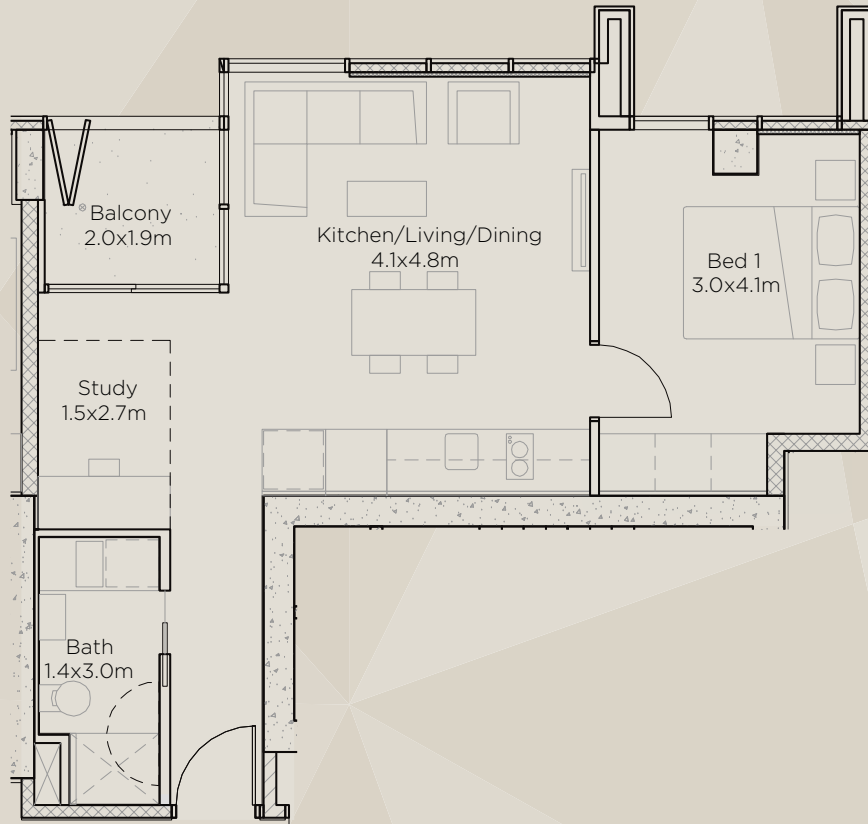

### Apt 01

Internal	51m <sup>2</sup>
Balcony	6m <sup>2</sup>
Total	57m <sup>2</sup>

- 1 Bedroom
- 1 Bathroom
- 1 Study

## Apartment Type 1+1 1 Bedroom + Study

### Apt 02

Internal	52m <sup>2</sup>
Balcony	5m <sup>2</sup>
Total	57m <sup>2</sup>

- 1 Bedroom
- 1 Bathroom
- 1 Study