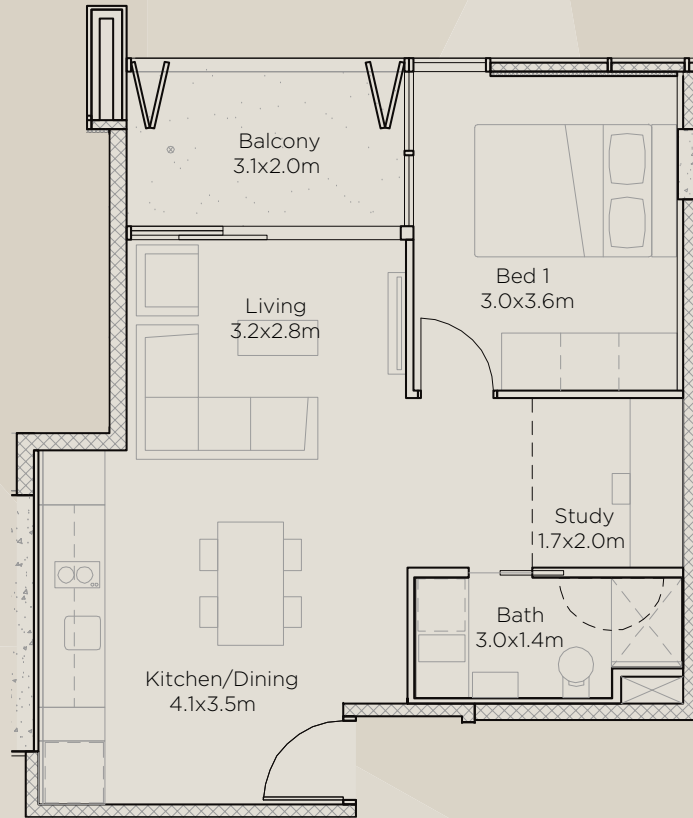

## Apartment Type 1+1 1 Bedroom + Study

### Apt 02

Internal	52m <sup>2</sup>
Balcony	5m <sup>2</sup>
Total	57m <sup>2</sup>

- 1 Bedroom
- 1 Bathroom
- 1 Study

### Apt 03

Internal	51m <sup>2</sup>
Balcony	4m <sup>2</sup>
Total	55m <sup>2</sup>

- 1 Bedroom
- 1 Bathroom
- 1 Study