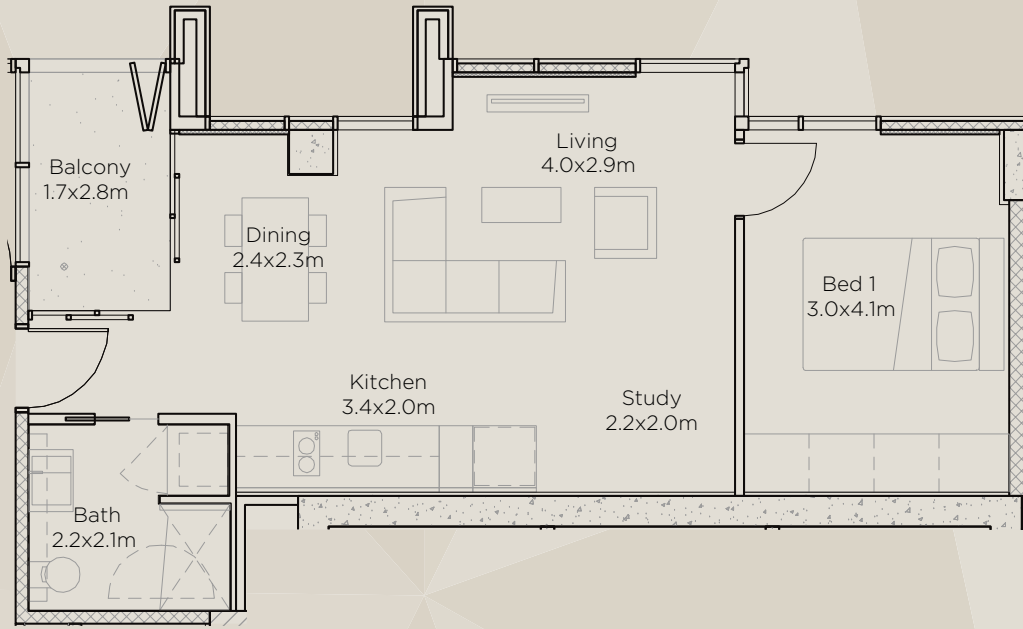

### Apt 00

Internal	54m <sup>2</sup>
Balcony	6m <sup>2</sup>
Total	60m <sup>2</sup>

- 1 Bedroom
- 1 Bathroom
- 1 Study

### Apt 01

Internal	51m <sup>2</sup>
Balcony	6m <sup>2</sup>
Total	57m <sup>2</sup>

- 1 Bedroom
- 1 Bathroom
- 1 Study

## Apartment Type 1+1 1 Bedroom + Study

### Apt 02

Internal	52m <sup>2</sup>
Balcony	5m <sup>2</sup>
Total	57m <sup>2</sup>

- 1 Bedroom
- 1 Bathroom
- 1 Study