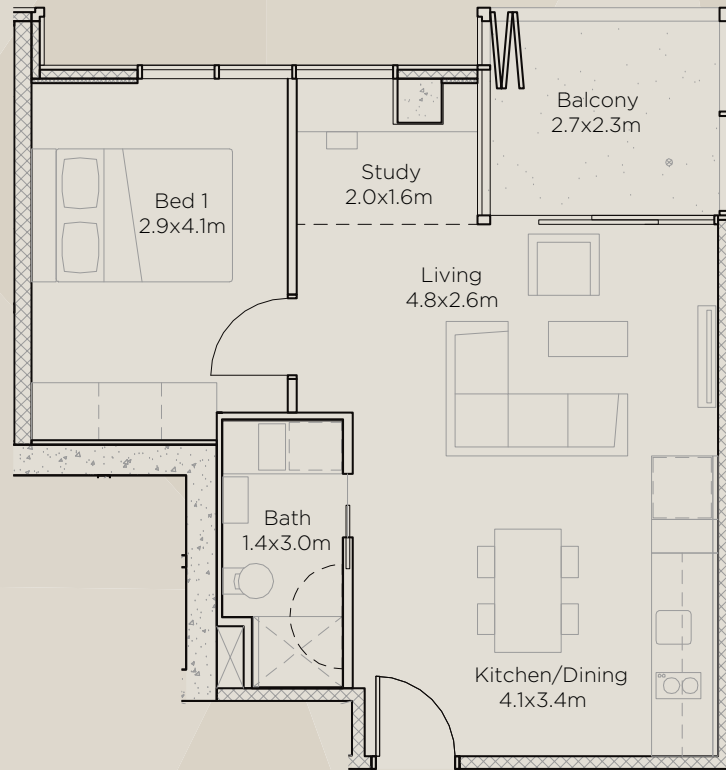

## Apartment Type 1+1 1 Bedroom + Study

### Apt 00

Internal	54m <sup>2</sup>
Balcony	6m <sup>2</sup>
Total	60m <sup>2</sup>

- 1 Bedroom
- 1 Bathroom
- 1 Study

### Apt 01

Internal	51m <sup>2</sup>
Balcony	6m <sup>2</sup>
Total	57m <sup>2</sup>

- 1 Bedroom
- 1 Bathroom
- 1 Study